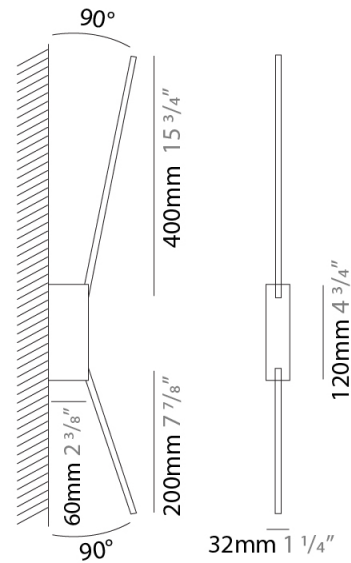

SPILLO 2 ROD SURFACE

D42055- -

base number
Color   Temperature   Finish   Options

PROJECT	_____
TYPE	_____
SPECIFIER	_____
QUANTITY	_____
DATE	_____

1. To build a product code in our configurator select the specify button on the base model # product page
2. To build a manual product code on this datasheet choose from the options listed below in blue font and add the suffix to the base model #

GENERAL

Series: Spillo
Subseries: Spillo 2 Rod
Brand: Icone
Division: Design
Mounting Type: Surface
Mounting Location: Wall
Subcategory: Ambient

PHYSICAL

Shape: Rectangle
Width (mm): 32
Width (in): 1 1/4
Height (mm): 720
Height (in): 28 3/8
Extension (mm): 460
Extension (in): 18 1/8
Light Distribution: Direct / Indirect
Fixture Finish: WHI / WHC / BLK / BGD
Fixture Material: Brass

ELECTRICAL

Lamp Type: LED
Total Output Wattage (W): 7.44
Dimming: 0-10V Dimming
Driver Included: Yes
Driver Location: Integrated
Driver Type: Constant Voltage - 120Vac
Driver Class: Class 2
Input Voltage (V): 120 - 277
Output Voltage (V): 12
Upon Request: (Not included - see components) Remote: 0-10Vdc dimming / Non-dimming 120/277Vac

LED

Color Temperature (°K): 2700 / 3000
Nominal Lumen (lm): 660
CRI: >90 CRI

OPTICAL

Adjustability: Tilt 90°

RATINGS AND CERTIFICATIONS

Certified By: Certified for North American Standards
IP rating: IP20