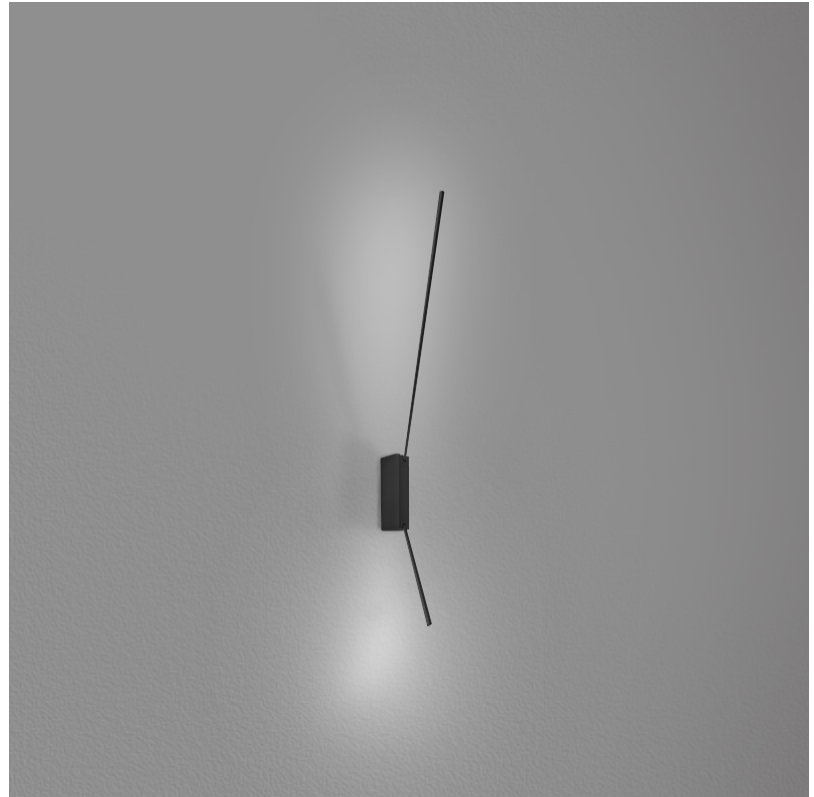

## SPILLO 1 ROD SURFACE

**D42033-** -

base number                          
 Color            Temperature    Finish            Options

- To build a product code in our configurator select the specify button on the base model # product page
- To build a manual product code on this datasheet choose from the options listed below in blue font and add the suffix to the base model #

### GENERAL

Series: Spillo  
 Subseries: Spillo 1 Rod  
 Brand: Icone  
 Division: Design  
 Mounting Type: Surface  
 Mounting Location: Wall  
 Subcategory: Ambient

**GENERAL**

Series: Spillo  
 Subseries: Spillo 2 Rod  
 Brand: Icone  
 Division: Design  
 Mounting Type: Surface  
 Mounting Location: Wall  
 Subcategory: Ambient

**PHYSICAL**

Shape: Rectangle  
 Width (mm): 32  
 Width (in): 1 1/4  
 Height (mm): 720  
 Height (in): 28 3/8  
 Extension (mm): 460  
 Extension (in): 18 1/8  
 Light Distribution: Direct / Indirect  
 Fixture Finish: WHI / WHC / BLK / BGD  
 Fixture Material: Brass

**LED**

Color Temperature (°K): 2700 / 3000  
 Nominal Lumen (lm): 660  
 CRI: >90 CRI

**OPTICAL**

Adjustability: Tilt 90°

**RATINGS AND CERTIFICATIONS**

Certified By: Certified for North American Standards  
 IP rating: IP20