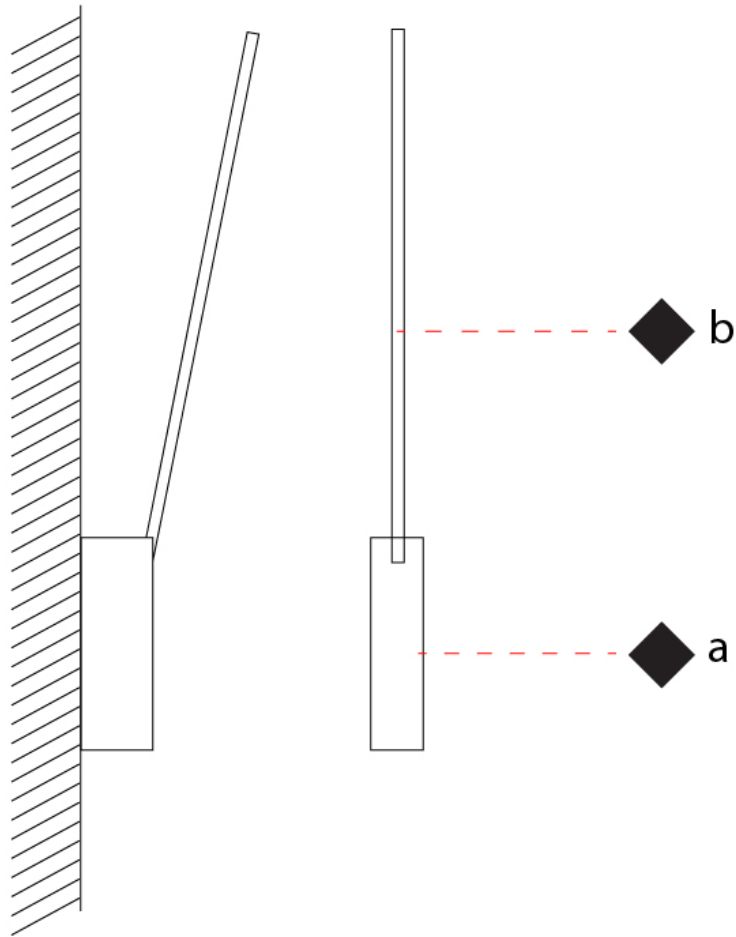

SPILLO 1 ROD SURFACE

D42036-

PROJECT	_____
TYPE	_____
SPECIFIER	_____
QUANTITY	_____
DATE	_____

D