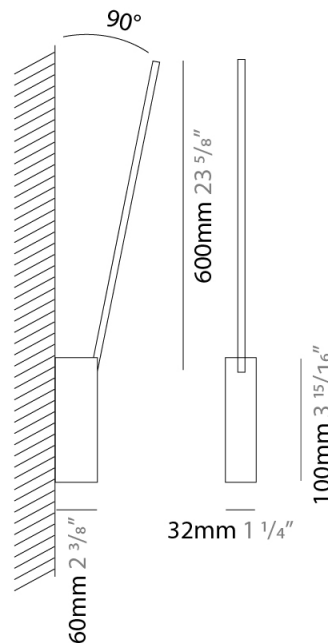

PROJECT	
TYPE	
SPECIFIER	
QUANTITY	
DATE	

SPILLO 1 ROD SURFACE

D42033- -

base number
Color   Temperature   Finish   Options

1. To build a product code in our configurator select the specify button on the base model # product page
2. To build a manual product code on this datasheet choose from the options listed below in blue font and add the suffix to the base model #

GENERAL

Series: Spillo
Subseries: Spillo 1 Rod
Brand: Icone
Division: Design
Mounting Type: Surface
Mounting Location: Wall
Subcategory: Ambient

PHYSICAL

Shape: Rectangle
Width (mm): 32
Width (in): 1 ¼
Height (mm): 600
Height (in): 23 5/8
Extension (mm): 560
Extension (in): 22 1/16
Light Distribution: Direct / Indirect
Fixture Finish: WHI / WHC / BLK / BGD
Fixture Material: Brass

ELECTRICAL

Lamp Type: LED
Total Output Wattage (W): 6.6
Dimming: 0-10V Dimming
Driver Included: Yes
Driver Location: Integrated
Driver Type: Constant Voltage - 120-277Vac - non-dimming
Driver Class: Class 2
Input Voltage (V): Universal
Output Voltage (V): 12
Upon Request: (Included) Integral: 277Vac / (Not included, see components) Remote: 0-10Vdc dimming @120Vac only

LED

Color Temperature (°K): 2700 / 3000
Nominal Lumen (lm): 660
CRI: >90 CRI
Lamp Life (hrs): 50000

OPTICAL

Adjustability: Tilt 90°

RATINGS AND CERTIFICATIONS

Certified By: Certified for North American Standards
IP rating: IP20