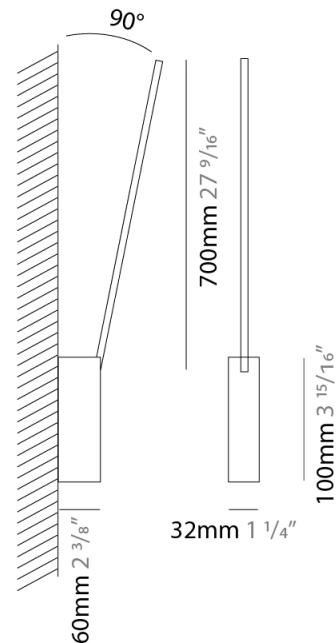

SPILLO 1 ROD SURFACE

D42036- -

base number   Color   Finish
Temperature   Options

1. To build a product code in our configurator select the specify button on the base model # product page
2. To build a manual product code on this datasheet choose from the options listed below in blue font and add the suffix to the base model #

GENERAL

Series: Spillo
Subseries: Spillo 1 Rod
Brand: Icone
Division: Design
Mounting Type: Surface
Mounting Location: Wall
Subcategory: Ambient

PHYSICAL

Shape: Rectangle
Width (mm): 32
Width (in): 1 1/4
Height (mm): 700
Height (in): 27 9/16
Extension (mm): 660
Extension (in): 26
Light Distribution: Direct / Indirect
Fixture Finish: WHI / WHC / BLK / BGD
Fixture Material: Brass

ELECTRICAL

Lamp Type: LED
Total Output Wattage (W): 7.92
Dimming: 0-10V Dimming
Driver Included: Yes
Driver Location: Integrated
Driver Type: Constant Voltage - 120Vac - non-dimming
Driver Class: Class 2
Input Voltage (V): 120 - 277
Output Voltage (V): 12
Upon Request: (Not included - see components) Remote: 0-10Vdc dimming / 277Vac

LED

Color Temperature (°K): 2700 / 3000
Nominal Lumen (lm): 660
CRI: >90 CRI
Lamp Life (hrs): 50000

OPTICAL

Adjustability: Tilt 90°

RATINGS AND CERTIFICATIONS

Certified By: Certified for North American Standards
IP rating: IP20

PROJECT
TYPE
SPECIFIER
QUANTITY
DATE