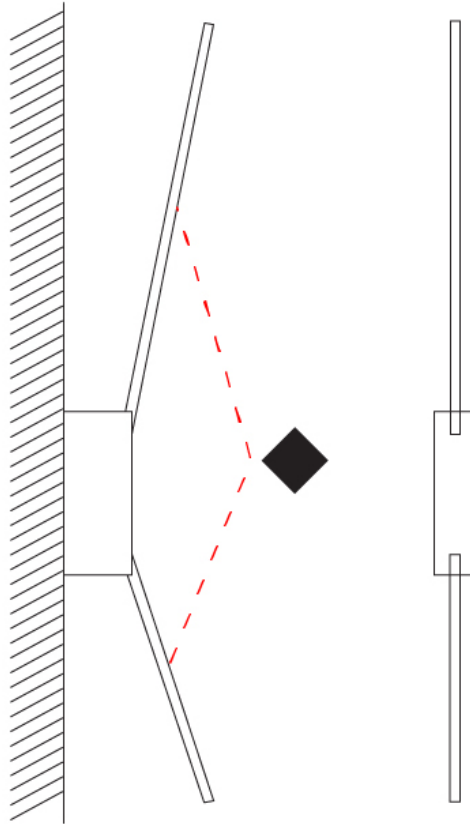

SPILO 2 ROD SURFACE

D42055-

PROJECT _____

TYPE _____

SPECIFIER _____

QUANTITY _____

DATE _____