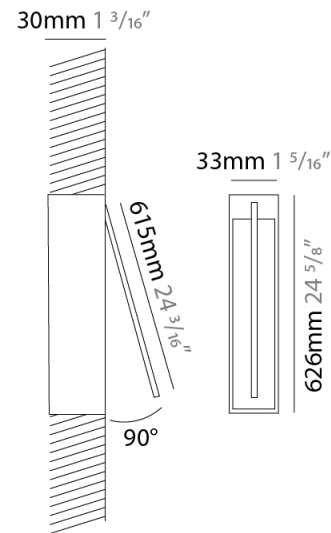

PROJECT	_____
TYPE	_____
SPECIFIER	_____
QUANTITY	_____
DATE	_____

SPILLO 1 ROD RECESSED

D46008- _____ - _____

base number   Color   Finish
Temperature   Options

1. To build a product code in our configurator select the specify button on the base model # product page
2. To build a manual product code on this datasheet choose from the options listed below in blue font and add the suffix to the base model #

GENERAL

Series: Spillo
Subseries: Spillo 1 Rod
Brand: Icone
Division: Design
Mounting Type: Recessed
Mounting Location: Wall
Subcategory: Ambient

PHYSICAL

Shape: Rectangle
Width (mm): 33
Width (in): 1 ⁵/₁₆
Height (mm): 626
Height (in): 24 ⁵/₈
Min. Recessing Depth (mm): 30
Min. Recessing Depth (in): 1 ³/₁₆
Light Distribution: Adjustable
Fixture Finish: WHI / BLK / CHR / BGD
Fixture Material: Brass

ELECTRICAL

Lamp Type: LED
Total Output Wattage (W): 7.92
Dimming: 0-10V Dimming
Driver Included: No
Driver Location: Remote
Driver Type: Constant Voltage - 120Vac
Driver Class: Class 2
Input Voltage (V): 120
Output Voltage (V): 12
Upon Request: (Not included, see components) 0-10Vdc dimming / 277Vac

LED

Color Temperature (°K): 2700 / 3000
Nominal Lumen (lm): 660
CRI: >90 CRI
Lamp Life (hrs): 50000

OPTICAL

Adjustability: Tilt 120°

RATINGS AND CERTIFICATIONS

Certified By: Certified for North American Standards
IP rating: IP20