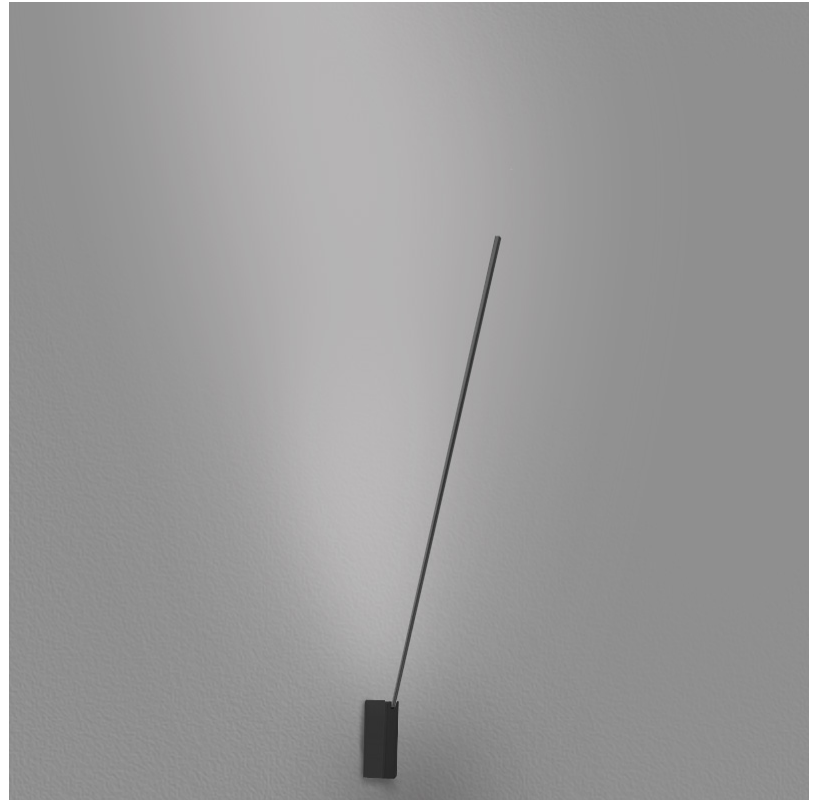

SPILLO 1 ROD SURFACE

D42036- -

base number   Color   Finish
Temperature   Options

1. To build a product code in our configurator select the specify button on the base model # product page
2. To build a manual product code on this datasheet choose from the options listed below in blue font and add the suffix to the base model #

GENERAL

Series: Spillo
Subseries: Spillo 1 Rod
Brand: Icone
Division: Design
Mounting Type: Surface
Mounting Location: Wall
Subcategory: Ambient

PHYSICAL

Shape: Rectangle
Width (mm): 32
Width (in): 1 1/4
Height (mm): 700
Height (in): 27 9/16
Extension (mm): 660
Extension (in): 26
Light Distribution: Direct / Indirect
Fixture Finish: WHI / WHC / BLK / BGD
Fixture Material: Brass

ELECTRICAL

Lamp Type: LED
Total Output Wattage (W): 7.92
Dimming: 0-10V Dimming
Driver Included: Yes
Driver Location: Integrated
Driver Type: Constant Voltage - 120Vac - non-dimming
Driver Class: Class 2
Input Voltage (V): 120 - 277
Output Voltage (V): 12
Upon Request: (Not included - see components) Remote: 0-10Vdc dimming / 277Vac

LED

Color Temperature (°K): 2700 / 3000
Nominal Lumen (lm): 660
CRI: >90 CRI
Lamp Life (hrs): 50000

OPTICAL

Adjustability: Tilt 90°

RATINGS AND CERTIFICATIONS

Certified By: Certified for North American Standards
IP rating: IP20

PROJECT
TYPE
SPECIFIER
QUANTITY
DATE