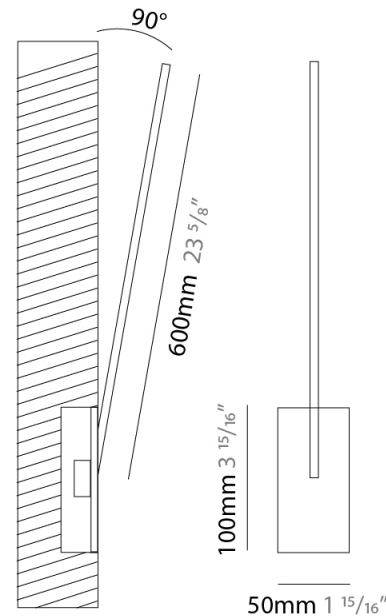

PROJECT	_____
TYPE	_____
SPECIFIER	_____
QUANTITY	_____
DATE	_____

SPILLO 1 ROD RECESSED

D46016- _____ - _____
base number   Color   Finish
                                         Temperature   Options

1. To build a product code in our configurator select the specify button on the base model # product page
2. To build a manual product code on this datasheet choose from the options listed below in blue font and add the suffix to the base model #

GENERAL

Series: Spillo
Subseries: Spillo 1 Rod
Brand: Icone
Division: Design
Mounting Type: Recessed
Mounting Location: Wall
Subcategory: Ambient

PHYSICAL

Shape: Rectangle
Width (mm): 50
Width (in): 1 15/16
Height (mm): 600
Height (in): 23 5/8
Light Distribution: Adjustable
Fixture Finish: WHI / BLK / CHR / BGD
Fixture Material: Brass

ELECTRICAL

Lamp Type: LED
Total Output Wattage (W): 7.92
Dimming: 0-10V Dimming
Driver Included: No
Driver Location: Remote
Driver Type: Constant Voltage - 120Vac
Driver Class: Class 2
Input Voltage (V): 120
Output Voltage (V): 12
Upon Request: (Not included, see components) 0-10Vdc dimming / 277Vac

LED

Color Temperature (°K): 2700 / 3000
Nominal Lumen (lm): 660
CRI: >90 CRI
Lamp Life (hrs): 50000

OPTICAL

Adjustability: Tilt 120°

RATINGS AND CERTIFICATIONS

Certified By: Certified for North American Standards
IP rating: IP20