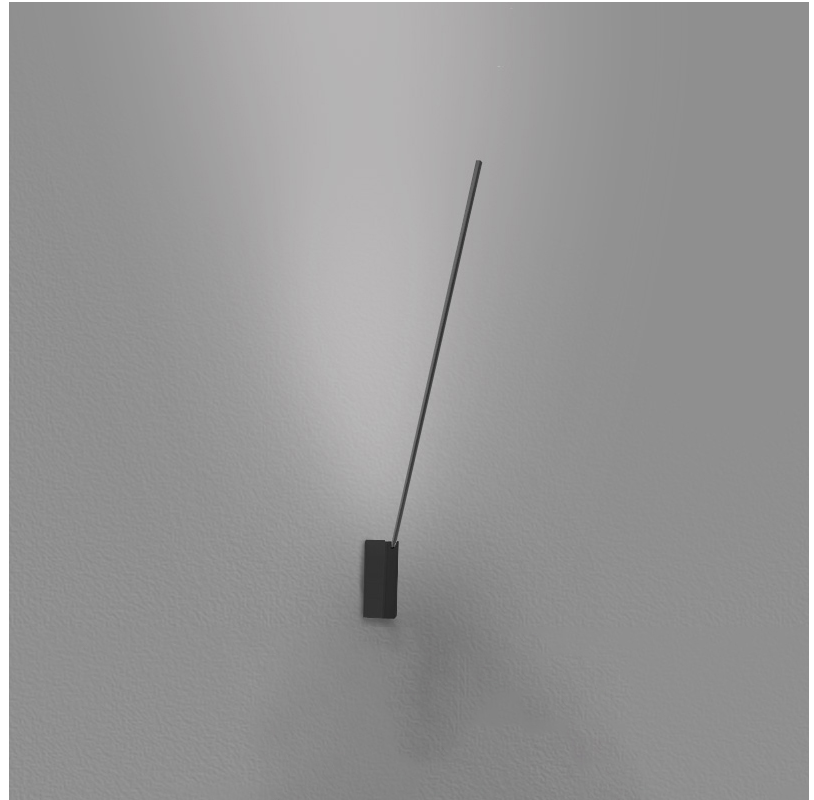

PROJECT	
TYPE	
SPECIFIER	
QUANTITY	
DATE	

SPILLO 1 ROD SURFACE

D42033- -

base number
Color   Temperature   Finish   Options

1. To build a product code in our configurator select the specify button on the base model # product page
2. To build a manual product code on this datasheet choose from the options listed below in blue font and add the suffix to the base model #

GENERAL

Series: Spillo
Subseries: Spillo 1 Rod
Brand: Icone
Division: Design
Mounting Type: Surface
Mounting Location: Wall
Subcategory: Ambient

PHYSICAL

Shape: Rectangle
Width (mm): 32
Width (in): 1 ¼
Height (mm): 600
Height (in): 23 5/8
Extension (mm): 560
Extension (in): 22 1/16
Light Distribution: Direct / Indirect
Fixture Finish: WHI / WHC / BLK / BGD
Fixture Material: Brass

ELECTRICAL

Lamp Type: LED
Total Output Wattage (W): 6.6
Dimming: 0-10V Dimming
Driver Included: Yes
Driver Location: Integrated
Driver Type: Constant Voltage - 120-277Vac - non-dimming
Driver Class: Class 2
Input Voltage (V): Universal
Output Voltage (V): 12
Upon Request: (Included) Integral: 277Vac / (Not included, see components) Remote: 0-10Vdc dimming @120Vac only

LED

Color Temperature (°K): 2700 / 3000
Nominal Lumen (lm): 660
CRI: >90 CRI
Lamp Life (hrs): 50000

OPTICAL

Adjustability: Tilt 90°

RATINGS AND CERTIFICATIONS

Certified By: Certified for North American Standards
IP rating: IP20